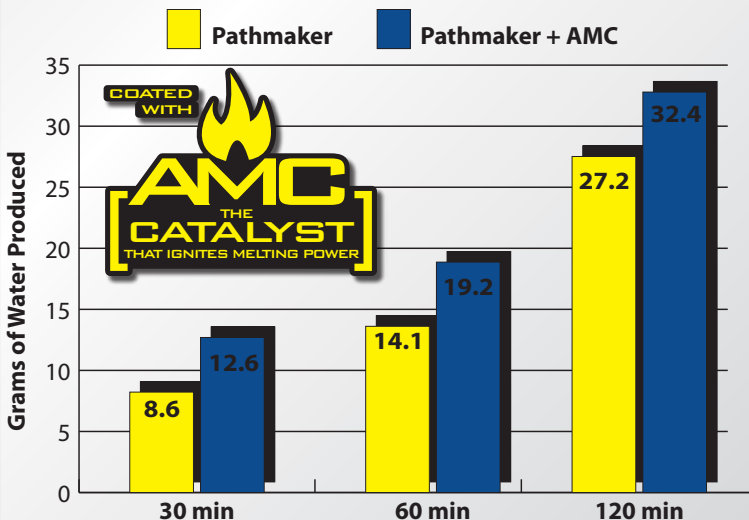

MELT ICE FAST WITH PATHMAKER AND AMC

Distributed By:

www.ecgrowicemelt.com